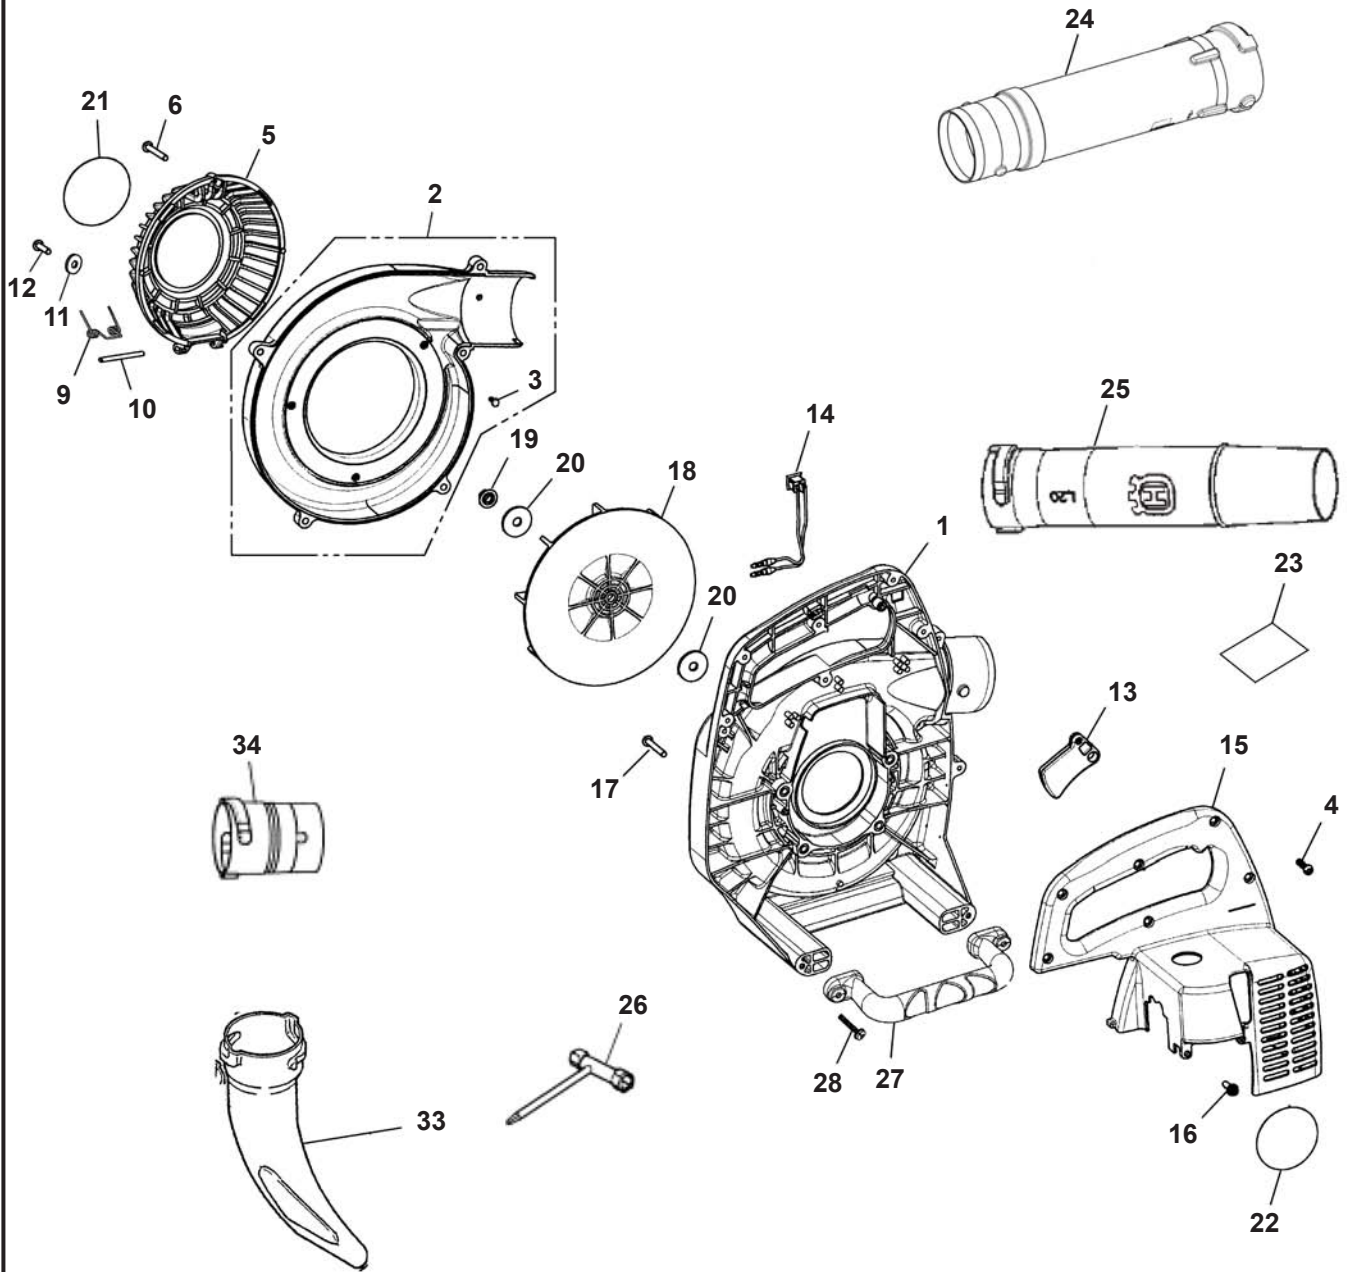

B 425BV
BLOWER

Position	Article	Quantity	Notes	Kit
1	528896302	1	VOLUTE CASE	
2	521840302	1	VOLUTE COVER ASSY	
3	505152001	3	SCREW	2
4	521863601	12	SCREW TORX	
5	512725702	1	GUARD NET	
6	510478001	1	SCREW	
9	521844701	1	SPRING	
10	521844801	1	SHAFT	
11	521844901	1	WASHER	
12	512847901	1	SCREW TORX	
13	515704002	1	LEVER	
14	515705701	1	SWITCH	
15	521840202	1	ENGINE COVER	
16	515391301	2	BOLT TORX	
17	521863201	4	SCREW TORX	
18	515704501	1	FAN	
19	504118001	1	NUT	
20	515704701	2	WASHER	
21	580660601	1	DECAL, GUARD NET	
22	580660701	1	DECAL, STARTER	
23	580703301	1	DECAL, CAUTION	
24	576045501	1	PIPE, STRAIGHT	
25	504064601	1	PIPE, END	
26	506686101	1	SOCKET	
27	511653202	1	HANDLE	
28	521519401	2	SCREW	
33	502444001	1	Flat Nozzle	
34	521842301	1	PIPE, EXTENSION